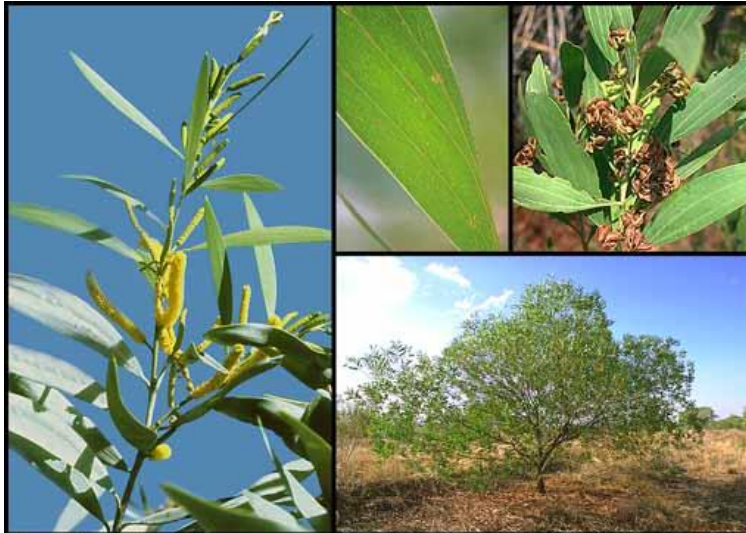

Acacia holosericea (Strap Wattle)

Spreading shrub with large, obovate, very glaucous phyllodes. Bears yellow rod-shaped flowers. Masses of twisted pods are a feature of the plant even after the seed has fallen. leaves are ovate-lanceolate, 10–25 cm long and 2–9 cm wide, covered with white silky hairs, with 3 to 4 prominent veins. Quick grower. Responds well to pruning.

Acacia holosericea

Photos: R. Cranfield, B.R. Maslin & M. McDonald

Type: Shrub to 3m
Aspect: Full Sun
Soil: Well-drained
Habitat: Dry Sclerophyll

Special features:

- Attracts –
 - Bees
 - Birds
 - Butterflies
- Attractive Foliage
- Bush Medicine
- Screen Plant