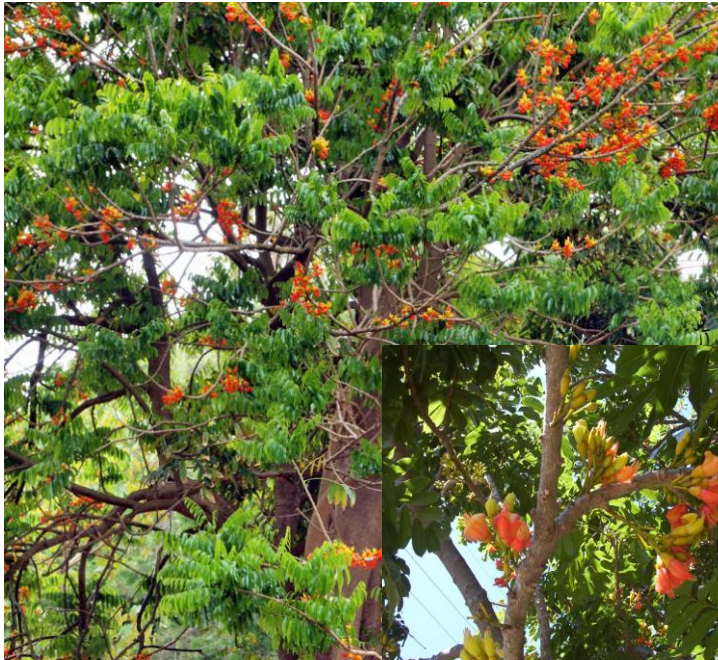

Castanospermum australe (Black Bean)

Tall tree often along watercourses. Shiny leaves to 20cm, alternate, compound, with 9-19 leaflets, one terminal, hairless, paler below. Yellow and red pea-flowers, 4cm long, are borne on old wood in spring to summer. Large, boat-like pods, 25cm x 5cm, with 2 to 5 large, round poisonous seeds, summer to autumn. Cut twigs and bark smell of cucumber. Beautiful specimen tree for parks. Starchy seeds are bush tucker but need very careful preparation.

Type: Tree 15-30m
Aspect: Full/filtered sun
Soil: Adaptable
Habitat: Rainforest

Special features:

- Attracts –
 - Bees
 - Birds
 - Butterflies
- Bush Tucker Plant
- Clay Tolerant
- Fire Resistant
- Creek Species
- Indoor Plant
- Shade Tree
- Timber Tree
- Therapeutic Properties