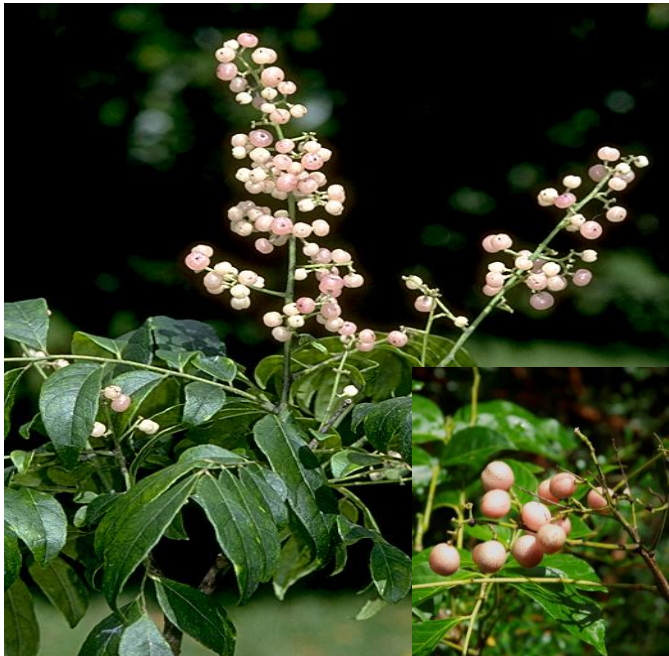

Clausena brevistyla var. brevistyla (Clausena)

Uncommon attractive shrub to 6m in dry rainforests north from Imbil. Grows as an understorey tree in well developed rainforest. Mature fruit are edible. 5-petalled, white, perfumed 8mm flowers in spring. Spotted, pale pink to cream fruit to 10mm – sweet, aromatic, edible [aftertaste a little like orange peel].

Type: Small Tree to 6m
Aspect: Shade
Soil: Adaptable
Habitat: Dry Sclerophyll

Special features:

- Attracts –
 - Birds
 - Butterflies
- Bush Tucker Tree
- Frost Tolerant