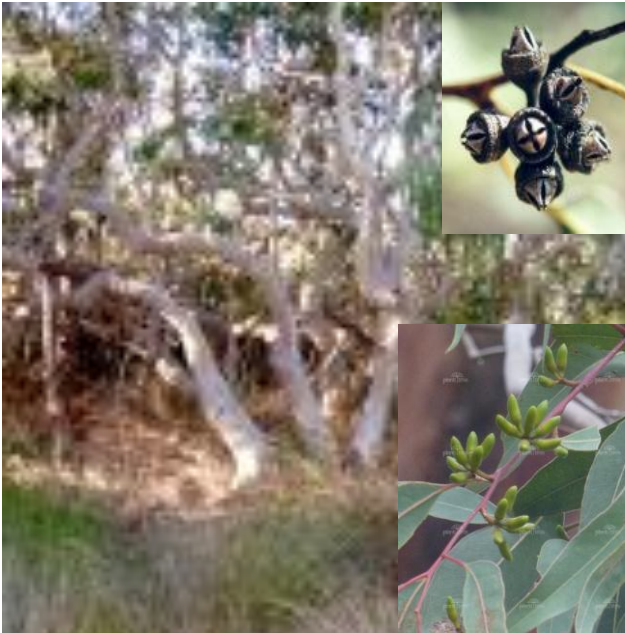

Eucalyptus bancroftii (Bancroft's Red Gum)

Attractive tree with grey/green foliage and dense spreading crown. Bark peels away in bright orange patches, gradually becoming grey/brown. Large white flowers in spring and summer. Seed capsules are hemispherical or conical, 7-9mm long by 8-9mm wide and have 3-4 valves projecting from the opening, in March to November. Red heart-wood but brittle inferior timber.

Type: Tree to 15+m
Aspect: Full Sun
Soil: Adaptable
Habitat: Wallum

Special features:

- Attracts –
 - Bees
 - Birds
 - Koalas
- Fire Resistant
- Fragrant Foliage
- Light Frost Tolerant
- Shade Tree