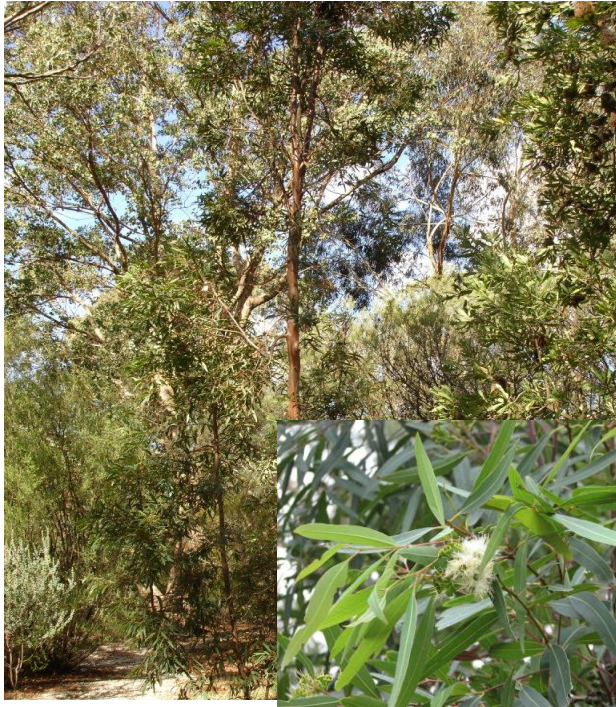

Eucalyptus curtisii (Plunkett Mallee)

Beautiful, fast-growing small tree with smooth grey bark and honey-scented cream blossoms in spring, which attract birds and bees. Protected plant due to rarity. Can be pruned down to its large woody, mallee tuber. Manageable on a suburban block.

Type: Tree to 6m
Aspect: Full sun
Soil: Adaptable
Habitat: Open forest understorey

Special features:

- Attracts –
 - Bees
 - Birds
- Clay Tolerant
- Drought Tolerant
- Frost Tolerant
- Salt Tolerant
- Fragrant Foliage