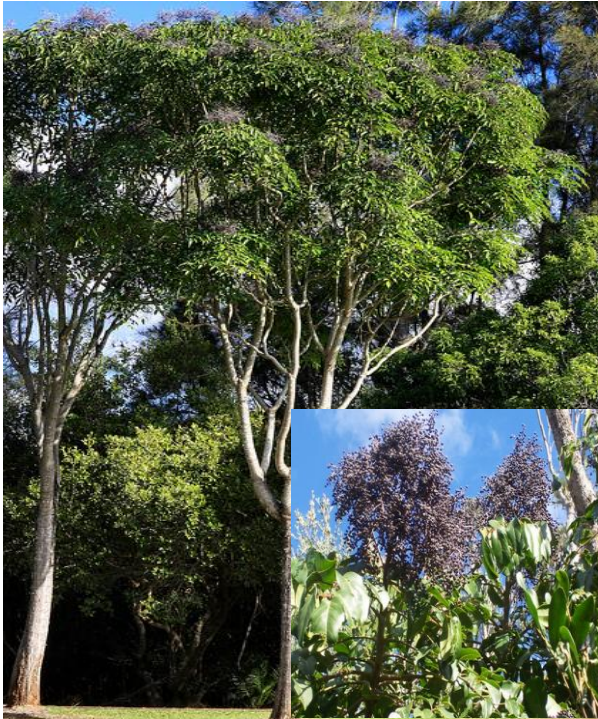

Polyscias elegans (Celery Wood)

Crushed leaves, stems and bark have a celery smell. Tiny purplish flowers in large, densely branched terminal racemes, summer to autumn. 5mm, dark purplish-black, 2-lobed fruit. A fast growing medium sized tree with an attractive palm like or umbrella shaped crown. This tree has relatively soft wood.

Type: Tree to 15+m
Aspect: Full Sun/Shade
Soil: Adaptable
Habitat: Adaptable

Special features:

- Attracts –
 - Birds
 - Butterflies