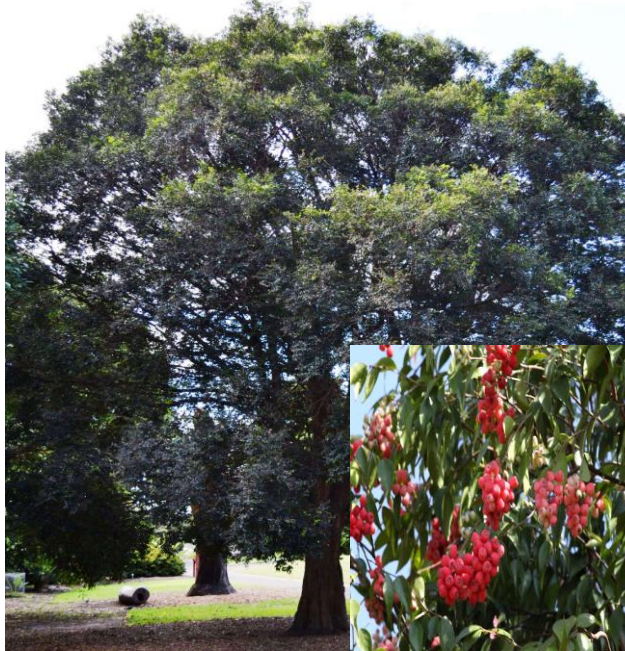

Syzygium luehmannii (Cherry Satinash, Riberry)

Tree to 30 m with bright pink new growth. Lanceolate, very glossy leaves to 6cm, paler below, fruity when crushed. Bears white, 10mm, fluffy flowers in spring and summer. Edible fruits are red, pear-shaped, 1.2cm long. Hardy, outstanding tree which may be used as specimen or street tree. Can be pruned.

Type: Tree 15+m
Aspect: Full/filtered sun
Soil: Adaptable
Habitat: Adaptable

Special features:

- Attracts –
 - Bees
 - Birds
- Bush Tucker Plant
- Screening or Windbreak Plant
- Shade Tree
- Timber Tree